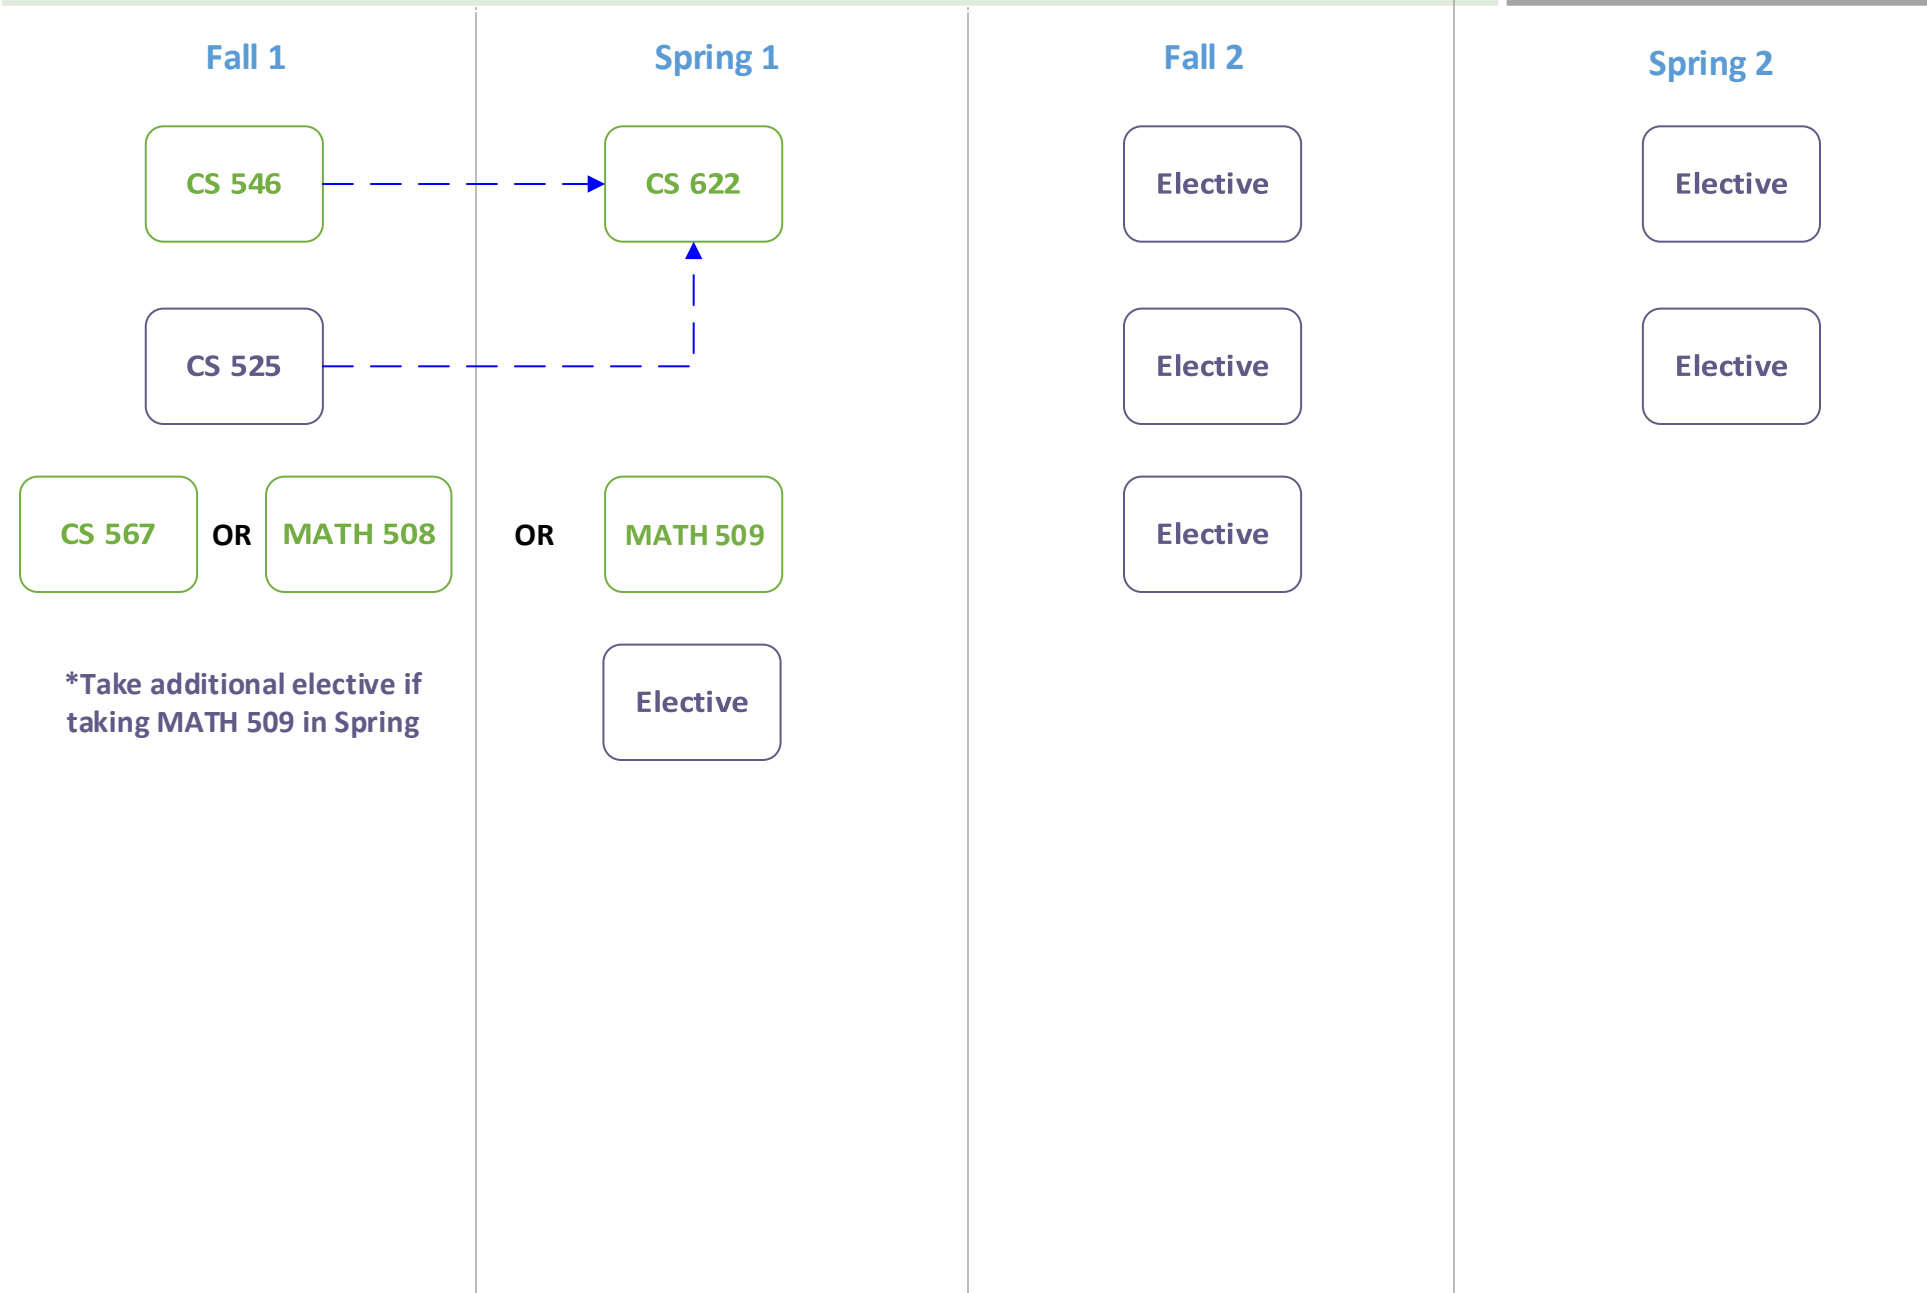

Elective

Spring 2

Elective

Elective

Key:

Required for
Comp Exam

Elective

Degree
Requirement

Milestone

Action Item

Prerequisite

Option 2: CS 622 – Adv. Network Security

Updated: May 24, 2019

Key:

Required for
Comp Exam

Elective